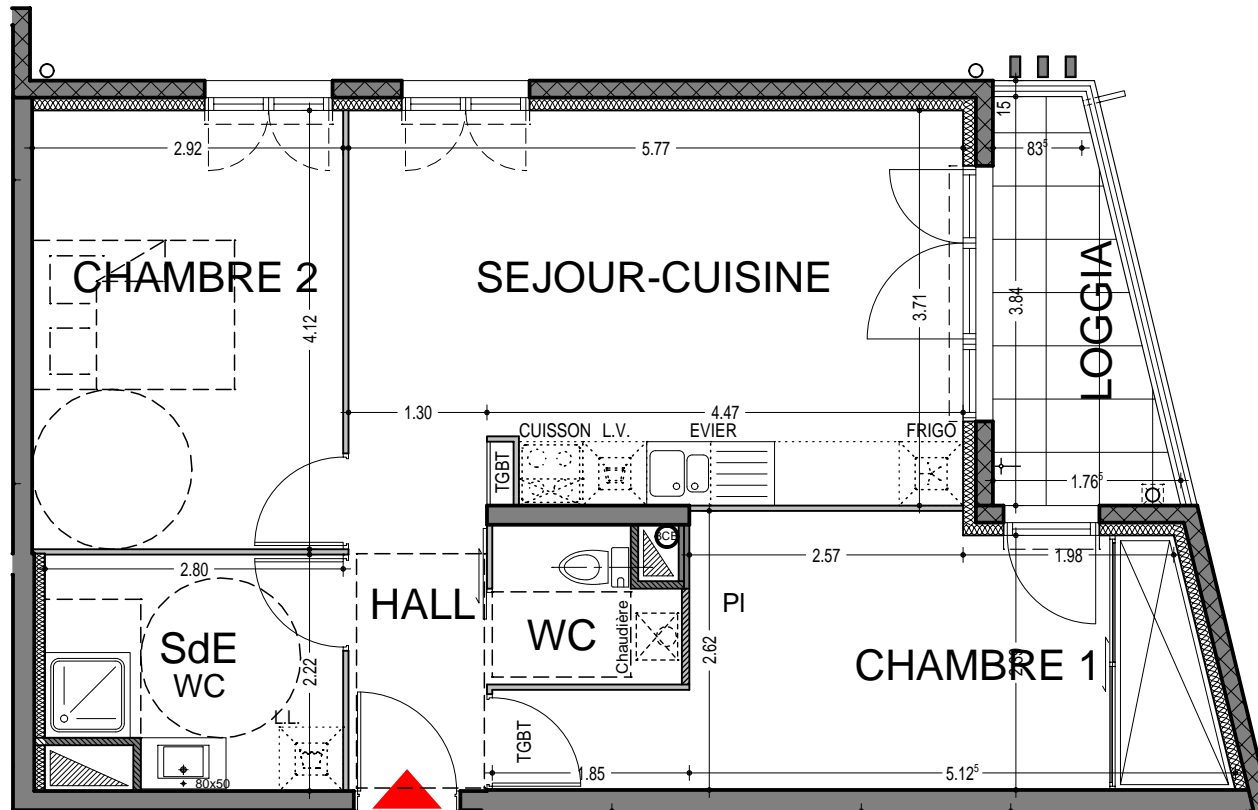

LOT n° B101
3 PIECES

LOT n° B101

LE RESERVANT: INFINIM PROVENCE

DATE: _____

SIGNATURE:

LE RESERVATAIRE: _____

DATE: _____

SIGNATURE:

TYPE	T3
LOT	B101
NIVEAU	R+1
Hall	4.33m ²
Séjour - Cuisine	20.37m ²
Chambre 1	13.89m ²
WC	2.38m ²
Chambre 2	12.03m ²
Salle d'eau	5.77m ²
TOTAL SURFACE	
HABITABLE	58.77m ²
Loggia	4.99m ²
TOTAL SURFACE	
PRIVATIVE	63.76m ²