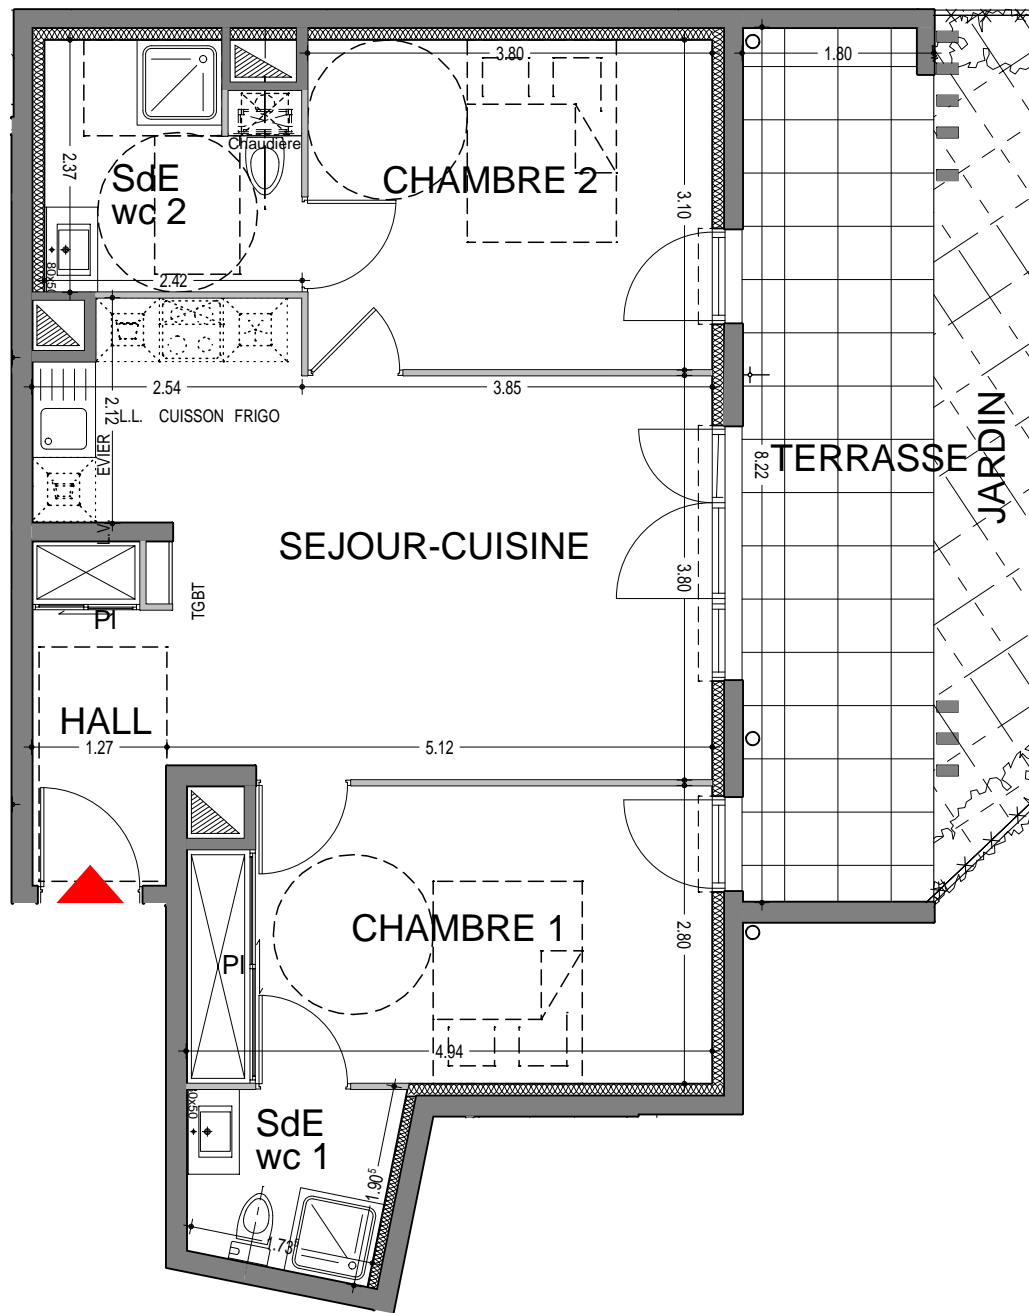

LOT n° A006
3 PIECES

LOT n° A006

LE RESERVANT: INFINIM PROVENCE

DATE: _____

SIGNATURE:

LE RESERVATAIRE: _____

DATE: _____

SIGNATURE:

TYPE	T3
LOT	A006
NIVEAU	RDC
Hall	3.96m ²
Séjour - Cuisine	22.57m ²
Chambre 1	13.44m ²
Salle d'eau - wc 1	3.24m ²
Chambre 2	11.78m ²
Salle d'eau - wc 2	5.36m ²
TOTAL SURFACE	
HABITABLE	60.35m ²
Terrasse	14.73m ²
Jardin	
TOTAL SURFACE	
PRIVATIVE	75.08m ²